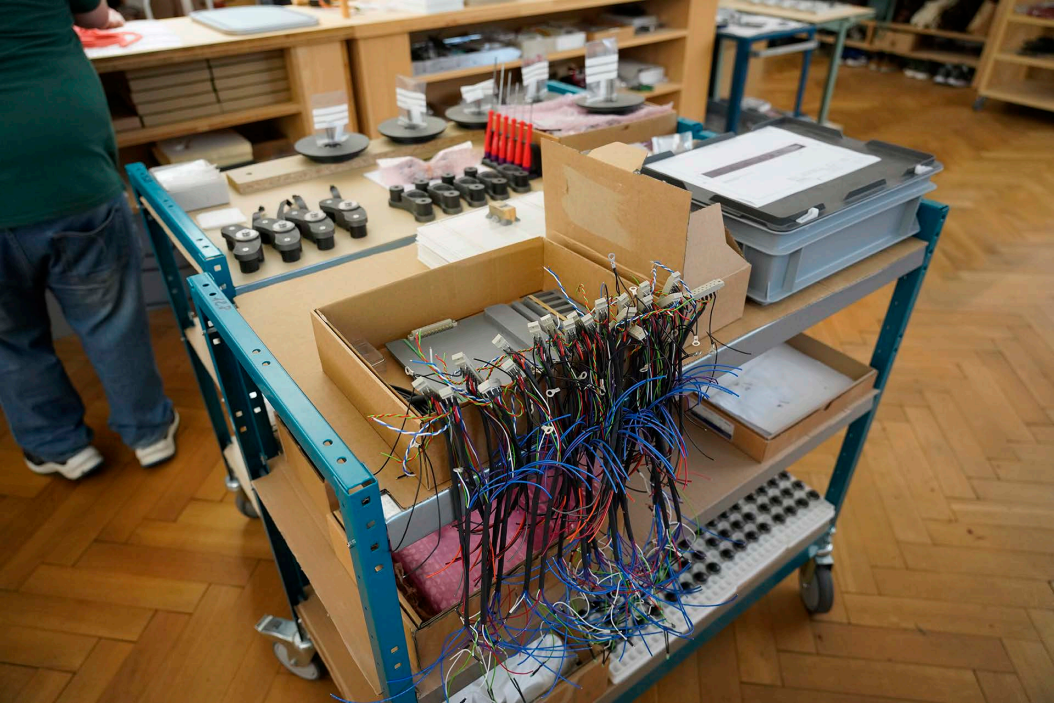

EMT 928
Battery Powered Precision Turntable

78 rpm
45 rpm
33 1/3 rpm

Head
Silver kind of
Black

EMT 928
Factory Powered Precision Turntable

Power
33 V, 2.0 A
78 rpm
40 rpm

refia

refia

Turntable TT-Comper II
made in Germany